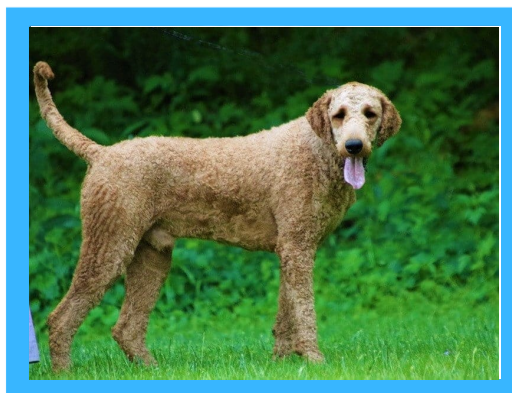

# BIRTH CERTIFICATE

Name: Ally  
Date of Birth: January 1, 2022  
Gender: Female  
Breed: F1b-Irishdoodle  
Kennels: Cumberland Kennels, LLC  
Location: Dunnville, KY 42528  
Puppy Parent: **James Patterson**