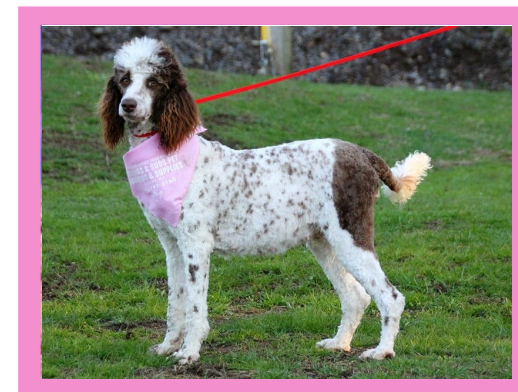

Parents

Emily (Poodle)