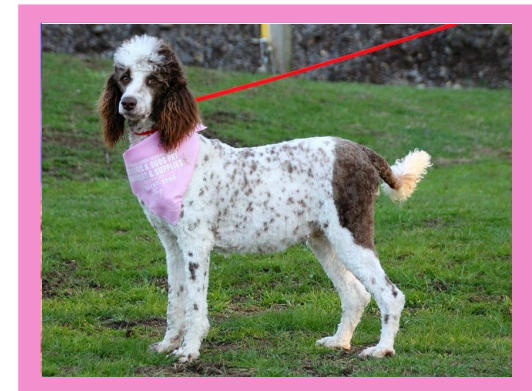

Emily (Poodle)