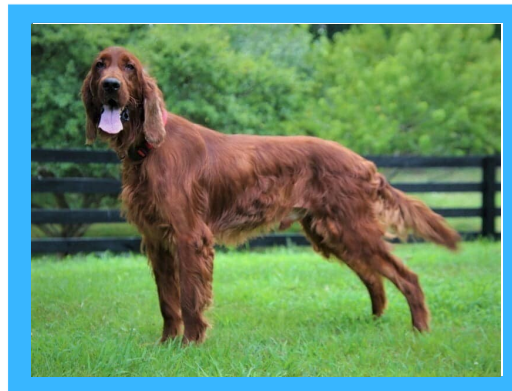

BIRTH CERTIFICATE

Name: Elva
Date of Birth: July 20, 2020
Gender: Female
Breed: F1-Irishdoodle
Kennels: Cumberland Kennels, LLC
Location: Dunnville, KY 42528
Puppy Parent: **Eric Collett**

Rusty (Irish Setter)