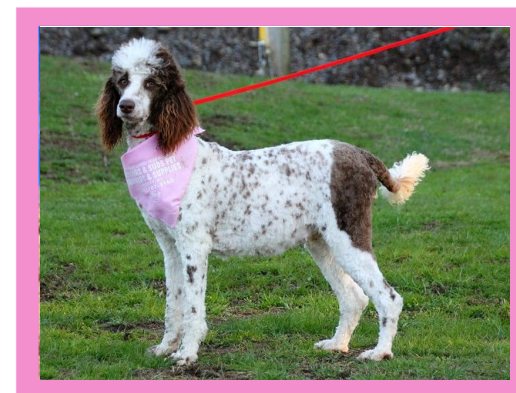

Parents

Emily (Poodle)