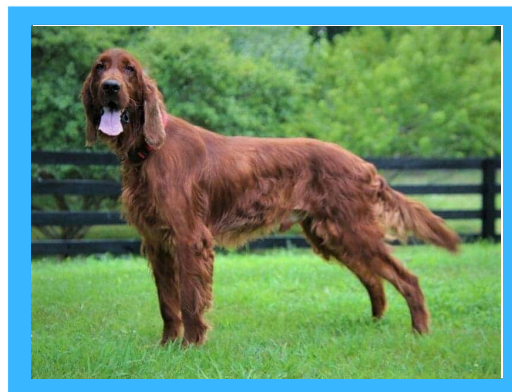

BIRTH CERTIFICATE

Name: Elva
Date of Birth: July 20, 2020
Gender: Female
Breed: F1-Irishdoodle
Kennels: Cumberland Kennels, LLC
Location: Dunnville, KY 42528
Puppy Parent: **Eric Collett**

Rusty (Irish Setter)

Parents

Emily (Poodle)