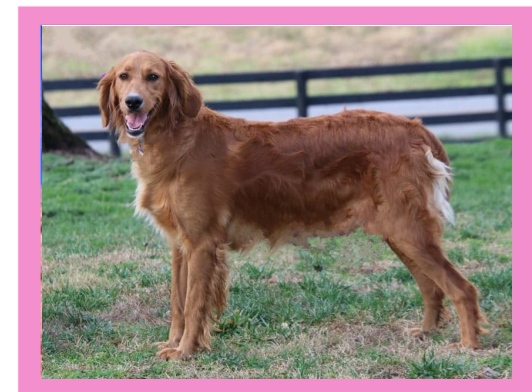

BIRTH CERTIFICATE

Name: Ember
Date of Birth: November 24, 2021
Gender: Female
Breed: F1b-Irishdoodle
Kennels: Cumberland Kennels, LLC
Location: Dunnville, KY 42528
Puppy Parent: **Ashley Grupka**

Abram (Poodle)

Parents

Eve (Irishdoodle)